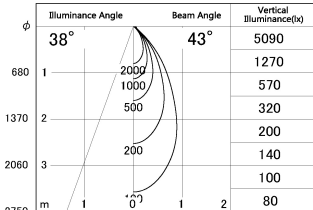

Item no. DD052-1340MW9030

Series Name: Φ 80 Series Reflector Type, Fixed

■ Lighting Distribution Curve (cd/1000 lm)

Installation	Recessed mount
Type	
Fixture wattage	14.7W
Beam angle	45 deg
Color Temp.	3000K
CRI	Ra>90
Luminous	717 lm
Body	Die-cast aluminum alloy
Body finish	N/A
Trim finish	White
Reflector finish	Mirror
IP Rate	IP20
Light source	COB module
Input Voltage	AC220~240V
Dimming Type	Non-Dimmable
Certificate	CE, CCC
Cut Hole	80mm