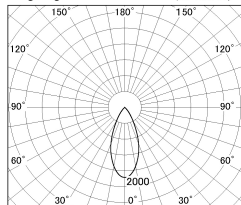

■ Lighting Distribution Curve (cd/1000 lm)