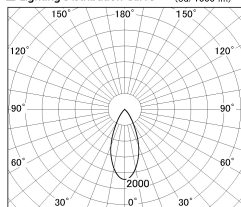

Installation	Recessed mount
Type	Φ80 Series Reflector Type, Fixed
Fixture wattage	14.7W
Beam angle	45 deg
Color Temp.	3500K
CRI	Ra>90
Luminous	728 lm
Body	Die-cast aluminum alloy
Body finish	N/A
Trim finish	White
Reflector finish	Mirror
IP Rate	IP20
Light source	COB module
Input Voltage	AC220~240V
Dimming Type	Non-Dimmable
Certificate	CE, CCC
Cut Hole	80mm

■ Lighting Distribution Curve (cd/1000 lm)