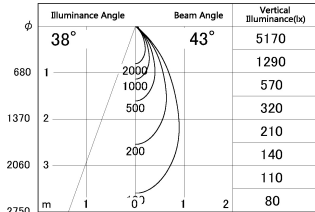

Item no. DD052-1340MW9035

Series Name: Φ 80 Series Reflector Type, Fixed

■ Lighting Distribution Curve (cd/1000 lm)

Installation	Recessed mount
Type	
Fixture wattage	14.7W
Beam angle	45 deg
Color Temp.	3500K
CRI	Ra>90
Luminous	728 lm
Body	Die-cast aluminum alloy
Body finish	N/A
Trim finish	White
Reflector finish	Mirror
IP Rate	IP20
Light source	COB module
Input Voltage	AC220~240V
Dimming Type	Non-Dimmable
Certificate	CE, CCC
Cut Hole	80mm