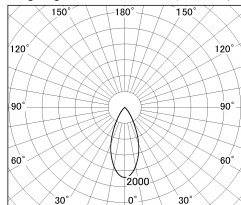

■ Lighting Distribution Curve (cd/1000 lm)