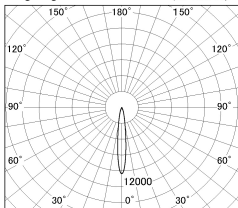

■ Lighting Distribution Curve (cd/1000 lm)