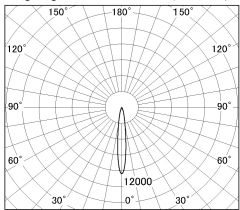

■ Lighting Distribution Curve (cd/1000 lm)