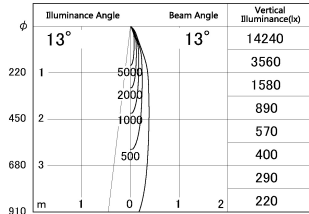

Item no. DD052-0815MW9030-DM

Series Name: Φ 80 Series Reflector Type, Fixed

■ Lighting Distribution Curve (cd/1000 lm)

Installation	Recessed mount
Type	
Fixture wattage	6.5W
Beam angle	15 deg
Color Temp.	3000K
CRI	Ra>90
Luminous	353 lm
Body	Die-cast aluminum alloy
Body finish	N/A
Trim finish	White
Reflector finish	Mirror
IP Rate	IP20
Light source	COB module
Input Voltage	AC220~240V
Dimming Type	Dimmable
Certificate	CE, CCC
Cut Hole	80mm