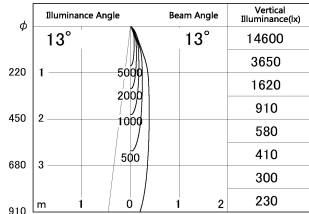

Item no. DD052-0815MW9035-DM

Series Name: Φ 80 Series Reflector Type, Fixed

■ Lighting Distribution Curve (cd/1000 lm)

Installation Type	Recessed mount
Fixture wattage	6.5W
Beam angle	15 deg
Color Temp.	3500K
CRI	Ra>90
Luminous	362 lm
Body	Die-cast aluminum alloy
Body finish	N/A
Trim finish	White
Reflector finish	Mirror
IP Rate	IP20
Light source	COB module
Input Voltage	AC220~240V
Dimming Type	Dimmable
Certificate	CE, CCC
Cut Hole	80mm