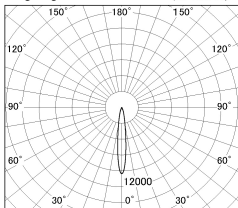

■ Lighting Distribution Curve (cd/1000 lm)