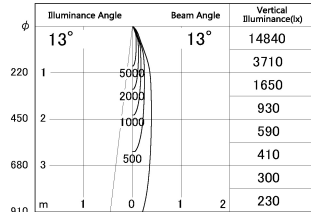

Item no. DD052-0815MW9040-DM

Series Name: Φ 80 Series Reflector Type, Fixed

■ Lighting Distribution Curve (cd/1000 lm)

Installation Type	Recessed mount
Fixture wattage	6.5W
Beam angle	15 deg
Color Temp.	4000K
CRI	Ra>90
Luminous	368 lm
Body	Die-cast aluminum alloy
Body finish	N/A
Trim finish	White
Reflector finish	Mirror
IP Rate	IP20
Light source	COB module
Input Voltage	AC220~240V
Dimming Type	Dimmable
Certificate	CE, CCC
Cut Hole	80mm