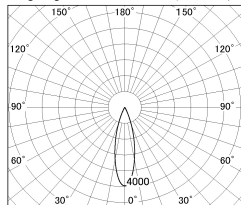

Installation	Recessed mount
Type	Φ80 Series Reflector Type, Fixed
Fixture wattage	8W
Beam angle	25 deg
Color Temp.	2700K
CRI	Ra>90
Luminous	438 lm
Body	Die-cast aluminum alloy
Body finish	N/A
Trim finish	White
Reflector finish	Mirror
IP Rate	IP20
Light source	COB module
Input Voltage	AC220~240V
Dimming Type	Dimmable
Certificate	CE, CCC
Cut Hole	80mm

■ Lighting Distribution Curve (cd/1000 lm)