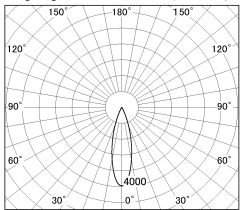

■ Lighting Distribution Curve (cd/1000 lm)