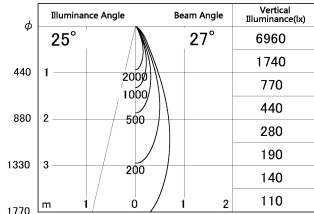

Item no. DD052-0825MW9027-DM

Series Name: Φ 80 Series Reflector Type, Fixed

■ Lighting Distribution Curve (cd/1000 lm)

Installation	Recessed mount
Type	
Fixture wattage	8W
Beam angle	25 deg
Color Temp.	2700K
CRI	Ra>90
Luminous	438 lm
Body	Die-cast aluminum alloy
Body finish	N/A
Trim finish	White
Reflector finish	Mirror
IP Rate	IP20
Light source	COB module
Input Voltage	AC220~240V
Dimming Type	Dimmable
Certificate	CE, CCC
Cut Hole	80mm