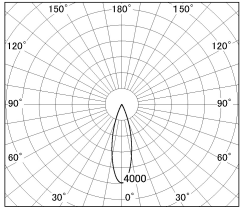

■ Lighting Distribution Curve (cd/1000 lm)