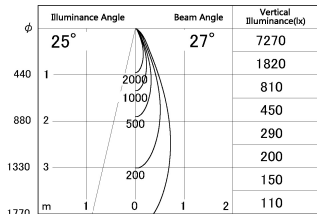

Item no. DD052-0825MW9030-DM

Series Name: Φ 80 Series Reflector Type, Fixed

■ Lighting Distribution Curve (cd/1000 lm)

Installation	Recessed mount
Type	Φ80 Series Reflector Type, Fixed
Fixture wattage	8W
Beam angle	25 deg
Color Temp.	3000K
CRI	Ra>90
Luminous	457 lm
Body	Die-cast aluminum alloy
Body finish	N/A
Trim finish	White
Reflector finish	Mirror
IP Rate	IP20
Light source	COB module
Input Voltage	AC220~240V
Dimming Type	Dimmable
Certificate	CE, CCC
Cut Hole	80mm