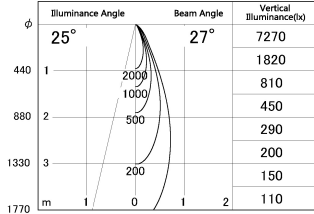

Item no. DD052-0825MW9030-DM

Series Name: Φ 80 Series Reflector Type, Fixed

■ Lighting Distribution Curve (cd/1000 lm)

Installation Type	Recessed mount
Fixture wattage	8W
Beam angle	25 deg
Color Temp.	3000K
CRI	Ra>90
Luminous	457 lm
Body	Die-cast aluminum alloy
Body finish	N/A
Trim finish	White
Reflector finish	Mirror
IP Rate	IP20
Light source	COB module
Input Voltage	AC220~240V
Dimming Type	Dimmable
Certificate	CE, CCC
Cut Hole	80mm