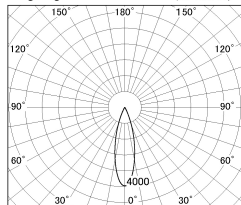

■ Lighting Distribution Curve (cd/1000 lm)