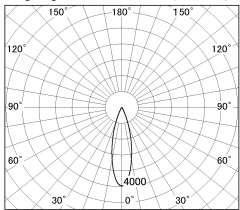

■ Lighting Distribution Curve (cd/1000 lm)