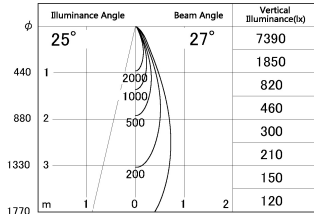

Item no. DD052-0825MW9035-DM

Series Name: Φ 80 Series Reflector Type, Fixed

■ Lighting Distribution Curve (cd/1000 lm)

Installation Type	Recessed mount
Fixture wattage	8W
Beam angle	25 deg
Color Temp.	3500K
CRI	Ra>90
Luminous	465 lm
Body	Die-cast aluminum alloy
Body finish	N/A
Trim finish	White
Reflector finish	Mirror
IP Rate	IP20
Light source	COB module
Input Voltage	AC220~240V
Dimming Type	Dimmable
Certificate	CE, CCC
Cut Hole	80mm