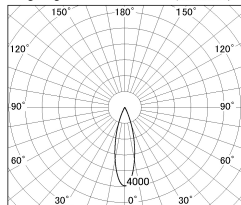

■ Lighting Distribution Curve (cd/1000 lm)