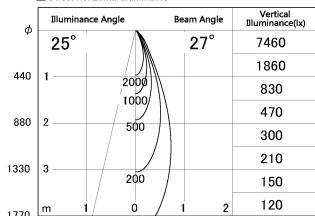

Item no. DD052-0825MW9040-DM

Series Name: Φ 80 Series Reflector Type, Fixed

■ Lighting Distribution Curve (cd/1000 lm)

Installation	Recessed mount
Type	
Fixture wattage	8W
Beam angle	25 deg
Color Temp.	4000K
CRI	Ra>90
Luminous	469 lm
Body	Die-cast aluminum alloy
Body finish	N/A
Trim finish	White
Reflector finish	Mirror
IP Rate	IP20
Light source	COB module
Input Voltage	AC220~240V
Dimming Type	Dimmable
Certificate	CE, CCC
Cut Hole	80mm