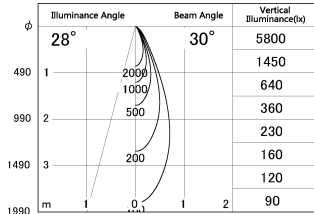

Item no. DD052-0830MW9027-DM

Series Name: Φ 80 Series Reflector Type, Fixed

■ Lighting Distribution Curve (cd/1000 lm)

Installation	Recessed mount
Type	
Fixture wattage	8W
Beam angle	30 deg
Color Temp.	2700K
CRI	Ra>90
Luminous	419 lm
Body	Die-cast aluminum alloy
Body finish	N/A
Trim finish	White
Reflector finish	Mirror
IP Rate	IP20
Light source	COB module
Input Voltage	AC220~240V
Dimming Type	Dimmable
Certificate	CE, CCC
Cut Hole	80mm