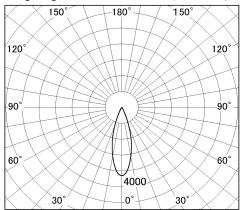

■ Lighting Distribution Curve (cd/1000 lm)