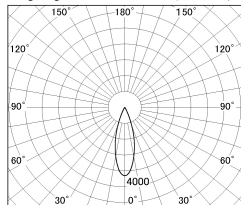

■ Lighting Distribution Curve (cd/1000 lm)