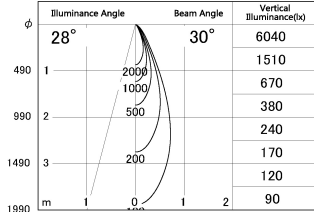

Item no. DD052-0830MW9030-DM

Series Name: Φ 80 Series Reflector Type, Fixed

■ Lighting Distribution Curve (cd/1000 lm)

Installation	Recessed mount
Type	Φ80 Series Reflector Type, Fixed
Fixture wattage	8W
Beam angle	30 deg
Color Temp.	3000K
CRI	Ra>90
Luminous	437 lm
Body	Die-cast aluminum alloy
Body finish	N/A
Trim finish	White
Reflector finish	Mirror
IP Rate	IP20
Light source	COB module
Input Voltage	AC220~240V
Dimming Type	Dimmable
Certificate	CE, CCC
Cut Hole	80mm