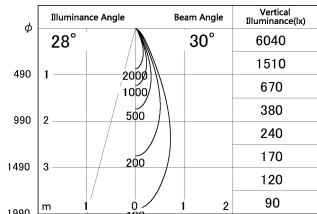

Item no. DD052-0830MW9030-DM

Series Name: Φ 80 Series Reflector Type, Fixed

■ Lighting Distribution Curve (cd/1000 lm)

Installation	Recessed mount
Type	
Fixture wattage	8W
Beam angle	30 deg
Color Temp.	3000K
CRI	Ra>90
Luminous	437 lm
Body	Die-cast aluminum alloy
Body finish	N/A
Trim finish	White
Reflector finish	Mirror
IP Rate	IP20
Light source	COB module
Input Voltage	AC220~240V
Dimming Type	Dimmable
Certificate	CE, CCC
Cut Hole	80mm