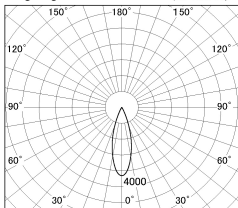

■ Lighting Distribution Curve (cd/1000 lm)