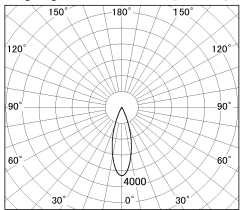

■ Lighting Distribution Curve (cd/1000 lm)