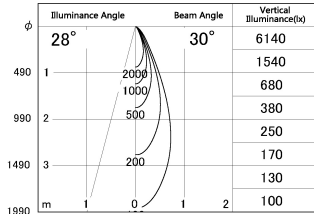

Item no. DD052-0830MW9035-DM

Series Name: Φ 80 Series Reflector Type, Fixed

■ Lighting Distribution Curve (cd/1000 lm)

Installation	Recessed mount
Type	
Fixture wattage	8W
Beam angle	30 deg
Color Temp.	3500K
CRI	Ra>90
Luminous	444 lm
Body	Die-cast aluminum alloy
Body finish	N/A
Trim finish	White
Reflector finish	Mirror
IP Rate	IP20
Light source	COB module
Input Voltage	AC220~240V
Dimming Type	Dimmable
Certificate	CE, CCC
Cut Hole	80mm