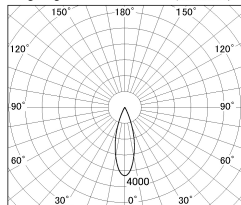

■ Lighting Distribution Curve (cd/1000 lm)