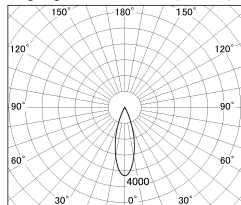

Installation	Recessed mount
Type	Φ80 Series Reflector Type, Fixed
Fixture wattage	8W
Beam angle	30 deg
Color Temp.	4000K
CRI	Ra>90
Luminous	448 lm
Body	Die-cast aluminum alloy
Body finish	N/A
Trim finish	White
Reflector finish	Mirror
IP Rate	IP20
Light source	COB module
Input Voltage	AC220~240V
Dimming Type	Dimmable
Certificate	CE, CCC
Cut Hole	80mm

■ Lighting Distribution Curve (cd/1000 lm)