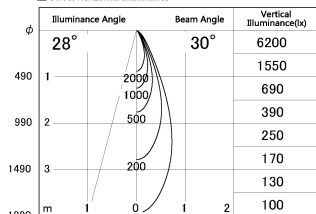

Item no. DD052-0830MW9040-DM

Series Name: Φ 80 Series Reflector Type, Fixed

■ Lighting Distribution Curve (cd/1000 lm)

Installation Type	Recessed mount
Fixture wattage	8W
Beam angle	30 deg
Color Temp.	4000K
CRI	Ra>90
Luminous	448 lm
Body	Die-cast aluminum alloy
Body finish	N/A
Trim finish	White
Reflector finish	Mirror
IP Rate	IP20
Light source	COB module
Input Voltage	AC220~240V
Dimming Type	Dimmable
Certificate	CE, CCC
Cut Hole	80mm