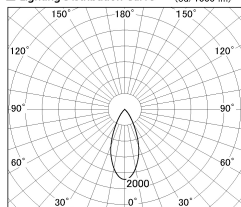

■ Lighting Distribution Curve (cd/1000 lm)