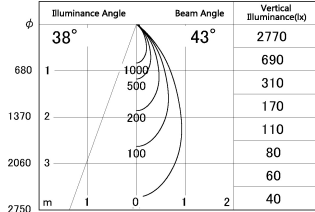

Item no. DD052-0840MW9027-DM

Series Name: Φ 80 Series Reflector Type, Fixed

■ Lighting Distribution Curve (cd/1000 lm)

Installation	Recessed mount
Type	Φ80 Series Reflector Type, Fixed
Fixture wattage	8W
Beam angle	45 deg
Color Temp.	2700K
CRI	Ra>90
Luminous	390 lm
Body	Die-cast aluminum alloy
Body finish	N/A
Trim finish	White
Reflector finish	Mirror
IP Rate	IP20
Light source	COB module
Input Voltage	AC220~240V
Dimming Type	Dimmable
Certificate	CE, CCC
Cut Hole	80mm