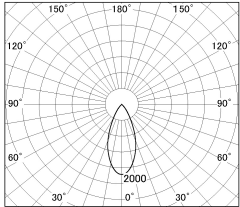

■ Lighting Distribution Curve (cd/1000 lm)