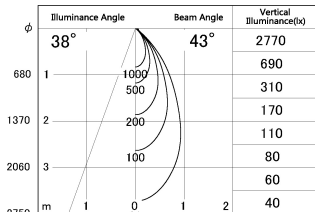

Item no. DD052-0840MW9027-DM

Series Name: Φ 80 Series Reflector Type, Fixed

■ Lighting Distribution Curve (cd/1000 lm)

Installation	Recessed mount
Type	
Fixture wattage	8W
Beam angle	45 deg
Color Temp.	2700K
CRI	Ra>90
Luminous	390 lm
Body	Die-cast aluminum alloy
Body finish	N/A
Trim finish	White
Reflector finish	Mirror
IP Rate	IP20
Light source	COB module
Input Voltage	AC220~240V
Dimming Type	Dimmable
Certificate	CE, CCC
Cut Hole	80mm