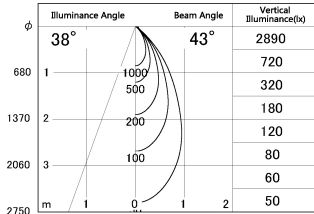

Item no. DD052-0840MW9030-DM

Series Name: Φ 80 Series Reflector Type, Fixed

■ Lighting Distribution Curve (cd/1000 lm)

Installation	Recessed mount
Type	
Fixture wattage	8W
Beam angle	45 deg
Color Temp.	3000K
CRI	Ra>90
Luminous	407 lm
Body	Die-cast aluminum alloy
Body finish	N/A
Trim finish	White
Reflector finish	Mirror
IP Rate	IP20
Light source	COB module
Input Voltage	AC220~240V
Dimming Type	Dimmable
Certificate	CE, CCC
Cut Hole	80mm