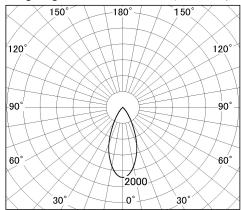

■ Lighting Distribution Curve (cd/1000 lm)