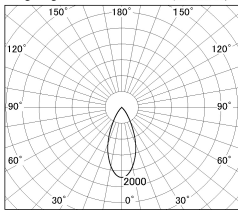

■ Lighting Distribution Curve (cd/1000 lm)