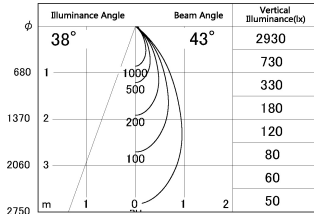

Item no. DD052-0840MW9035-DM

Series Name: Φ 80 Series Reflector Type, Fixed

■ Lighting Distribution Curve (cd/1000 lm)

Installation	Recessed mount
Type	
Fixture wattage	8W
Beam angle	45 deg
Color Temp.	3500K
CRI	Ra>90
Luminous	413 lm
Body	Die-cast aluminum alloy
Body finish	N/A
Trim finish	White
Reflector finish	Mirror
IP Rate	IP20
Light source	COB module
Input Voltage	AC220~240V
Dimming Type	Dimmable
Certificate	CE, CCC
Cut Hole	80mm