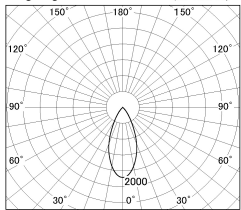

■ Lighting Distribution Curve (cd/1000 lm)