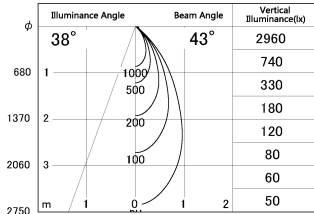

Item no. DD052-0840MW9040-DM

Series Name: Φ 80 Series Reflector Type, Fixed

■ Lighting Distribution Curve (cd/1000 lm)

Installation	Recessed mount
Type	
Fixture wattage	8W
Beam angle	45 deg
Color Temp.	4000K
CRI	Ra>90
Luminous	417 lm
Body	Die-cast aluminum alloy
Body finish	N/A
Trim finish	White
Reflector finish	Mirror
IP Rate	IP20
Light source	COB module
Input Voltage	AC220~240V
Dimming Type	Dimmable
Certificate	CE, CCC
Cut Hole	80mm