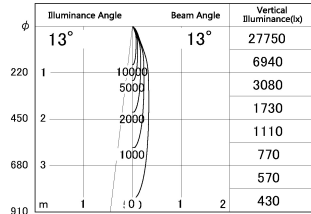

Item no. DD052-1315MW9030-DM

Series Name: Φ 80 Series Reflector Type, Fixed

■ Lighting Distribution Curve (cd/1000 lm)

Installation	Recessed mount
Type	
Fixture wattage	13W
Beam angle	15 deg
Color Temp.	3000K
CRI	Ra>90
Luminous	688 lm
Body	Die-cast aluminum alloy
Body finish	N/A
Trim finish	White
Reflector finish	Mirror
IP Rate	IP20
Light source	COB module
Input Voltage	AC220~240V
Dimming Type	Dimmable
Certificate	CE, CCC
Cut Hole	80mm