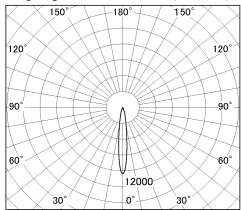

■ Lighting Distribution Curve (cd/1000 lm)