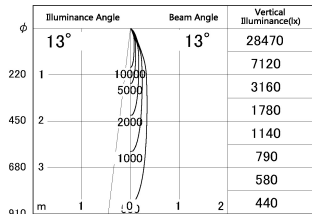

Item no. DD052-1315MW9035-DM

Series Name: Φ 80 Series Reflector Type, Fixed

■ Lighting Distribution Curve (cd/1000 lm)

Installation	Recessed mount
Type	Φ80 Series Reflector Type, Fixed
Fixture wattage	13W
Beam angle	15 deg
Color Temp.	3500K
CRI	Ra>90
Luminous	706 lm
Body	Die-cast aluminum alloy
Body finish	N/A
Trim finish	White
Reflector finish	Mirror
IP Rate	IP20
Light source	COB module
Input Voltage	AC220~240V
Dimming Type	Dimmable
Certificate	CE, CCC
Cut Hole	80mm