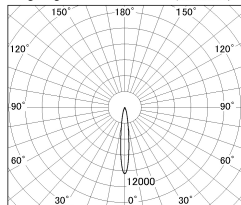

■ Lighting Distribution Curve (cd/1000 lm)