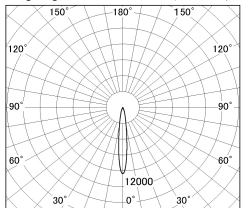

■ Lighting Distribution Curve (cd/1000 lm)