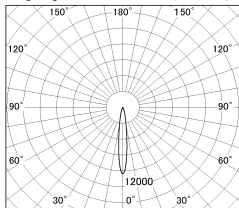

■ Lighting Distribution Curve (cd/1000 lm)