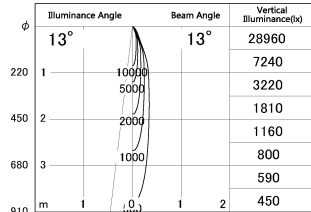

Item no. DD052-1315MW9040-DM

Series Name: Φ 80 Series Reflector Type, Fixed

■ Lighting Distribution Curve (cd/1000 lm)

Installation	Recessed mount
Type	
Fixture wattage	13W
Beam angle	15 deg
Color Temp.	4000K
CRI	Ra>90
Luminous	718 lm
Body	Die-cast aluminum alloy
Body finish	N/A
Trim finish	White
Reflector finish	Mirror
IP Rate	IP20
Light source	COB module
Input Voltage	AC220~240V
Dimming Type	Dimmable
Certificate	CE, CCC
Cut Hole	80mm