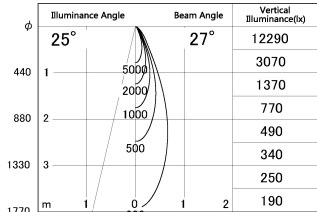

Item no. DD052-1325MW9027-DM

Series Name: Φ 80 Series Reflector Type, Fixed

■ Lighting Distribution Curve (cd/1000 lm)

Installation	Recessed mount
Type	
Fixture wattage	15.9W
Beam angle	25 deg
Color Temp.	2700K
CRI	Ra>90
Luminous	773 lm
Body	Die-cast aluminum alloy
Body finish	N/A
Trim finish	White
Reflector finish	Mirror
IP Rate	IP20
Light source	COB module
Input Voltage	AC220~240V
Dimming Type	Dimmable
Certificate	CE, CCC
Cut Hole	80mm