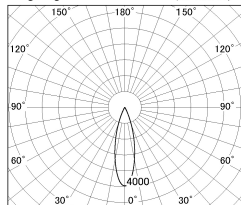

■ Lighting Distribution Curve (cd/1000 lm)