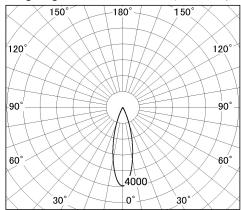

■ Lighting Distribution Curve (cd/1000 lm)