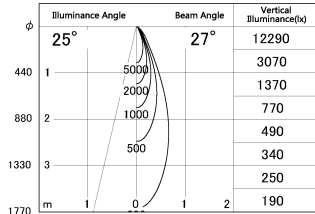

Item no. DD052-1325MW9027-DM

Series Name: Φ 80 Series Reflector Type, Fixed

■ Lighting Distribution Curve (cd/1000 lm)

Installation	Recessed mount
Type	
Fixture wattage	15.9W
Beam angle	25 deg
Color Temp.	2700K
CRI	Ra>90
Luminous	773 lm
Body	Die-cast aluminum alloy
Body finish	N/A
Trim finish	White
Reflector finish	Mirror
IP Rate	IP20
Light source	COB module
Input Voltage	AC220~240V
Dimming Type	Dimmable
Certificate	CE, CCC
Cut Hole	80mm