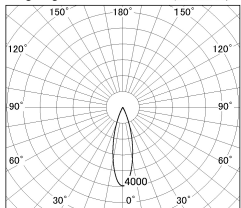

■ Lighting Distribution Curve (cd/1000 lm)