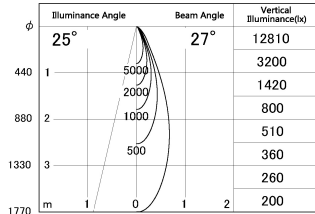

Item no. DD052-1325MW9030-DM

Series Name: Φ 80 Series Reflector Type, Fixed

■ Lighting Distribution Curve (cd/1000 lm)

Installation	Recessed mount
Type	
Fixture wattage	15.9W
Beam angle	25 deg
Color Temp.	3000K
CRI	Ra>90
Luminous	806 lm
Body	Die-cast aluminum alloy
Body finish	N/A
Trim finish	White
Reflector finish	Mirror
IP Rate	IP20
Light source	COB module
Input Voltage	AC220~240V
Dimming Type	Dimmable
Certificate	CE, CCC
Cut Hole	80mm