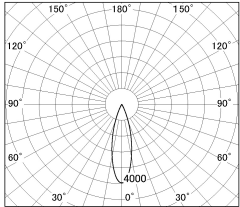

■ Lighting Distribution Curve (cd/1000 lm)