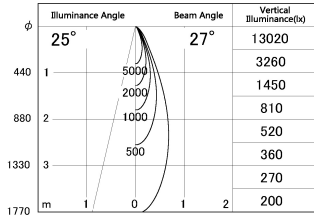

Item no. DD052-1325MW9035-DM

Series Name: Φ 80 Series Reflector Type, Fixed

■ Lighting Distribution Curve (cd/1000 lm)

Installation	Recessed mount
Type	
Fixture wattage	15.9W
Beam angle	25 deg
Color Temp.	3500K
CRI	Ra>90
Luminous	819 lm
Body	Die-cast aluminum alloy
Body finish	N/A
Trim finish	White
Reflector finish	Mirror
IP Rate	IP20
Light source	COB module
Input Voltage	AC220~240V
Dimming Type	Dimmable
Certificate	CE, CCC
Cut Hole	80mm