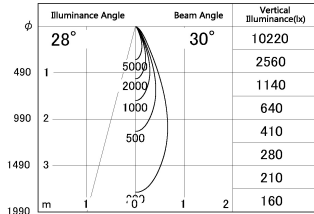

Item no. DD052-1330MW9027-DM

Series Name: Φ 80 Series Reflector Type, Fixed

■ Lighting Distribution Curve (cd/1000 lm)

Installation	Recessed mount
Type	
Fixture wattage	15.9W
Beam angle	30 deg
Color Temp.	2700K
CRI	Ra>90
Luminous	739 lm
Body	Die-cast aluminum alloy
Body finish	N/A
Trim finish	White
Reflector finish	Mirror
IP Rate	IP20
Light source	COB module
Input Voltage	AC220~240V
Dimming Type	Dimmable
Certificate	CE, CCC
Cut Hole	80mm