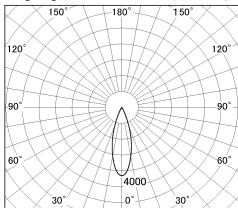

■ Lighting Distribution Curve (cd/1000 lm)