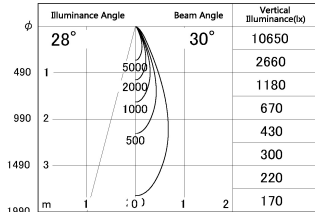

Item no. DD052-1330MW9030-DM

Series Name: Φ 80 Series Reflector Type, Fixed

■ Lighting Distribution Curve (cd/1000 lm)

Installation	Recessed mount
Type	
Fixture wattage	15.9W
Beam angle	30 deg
Color Temp.	3000K
CRI	Ra>90
Luminous	770 lm
Body	Die-cast aluminum alloy
Body finish	N/A
Trim finish	White
Reflector finish	Mirror
IP Rate	IP20
Light source	COB module
Input Voltage	AC220~240V
Dimming Type	Dimmable
Certificate	CE, CCC
Cut Hole	80mm