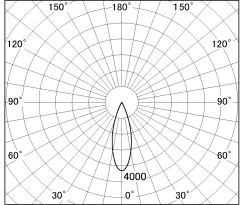

■ Lighting Distribution Curve (cd/1000 lm)