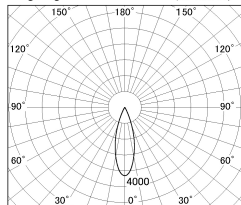

Installation	Recessed mount
Type	
Fixture wattage	15.9W
Beam angle	30 deg
Color Temp.	3500K
CRI	Ra>90
Luminous	783 lm
Body	Die-cast aluminum alloy
Body finish	N/A
Trim finish	White
Reflector finish	Mirror
IP Rate	IP20
Light source	COB module
Input Voltage	AC220~240V
Dimming Type	Dimmable
Certificate	CE, CCC
Cut Hole	80mm

■ Lighting Distribution Curve (cd/1000 lm)