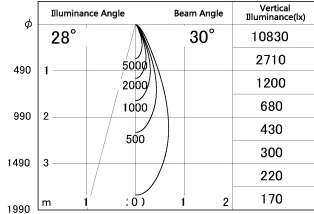

Item no. DD052-1330MW9035-DM

Series Name: Φ 80 Series Reflector Type, Fixed

■ Lighting Distribution Curve (cd/1000 lm)

Installation	Recessed mount
Type	Φ80 Series Reflector Type, Fixed
Fixture wattage	15.9W
Beam angle	30 deg
Color Temp.	3500K
CRI	Ra>90
Luminous	783 lm
Body	Die-cast aluminum alloy
Body finish	N/A
Trim finish	White
Reflector finish	Mirror
IP Rate	IP20
Light source	COB module
Input Voltage	AC220~240V
Dimming Type	Dimmable
Certificate	CE, CCC
Cut Hole	80mm