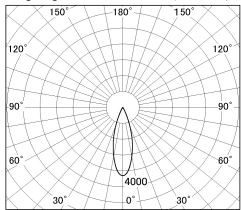

■ Lighting Distribution Curve (cd/1000 lm)