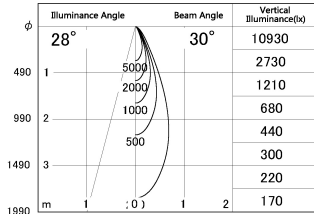

Item no. DD052-1330MW9040-DM

Series Name: Φ 80 Series Reflector Type, Fixed

■ Lighting Distribution Curve (cd/1000 lm)

Installation	Recessed mount
Type	
Fixture wattage	15.9W
Beam angle	30 deg
Color Temp.	4000K
CRI	Ra>90
Luminous	790 lm
Body	Die-cast aluminum alloy
Body finish	N/A
Trim finish	White
Reflector finish	Mirror
IP Rate	IP20
Light source	COB module
Input Voltage	AC220~240V
Dimming Type	Dimmable
Certificate	CE, CCC
Cut Hole	80mm