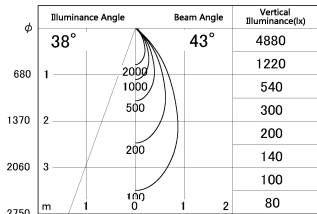

Item no. DD052-1340MW9027-DM

Series Name: Φ 80 Series Reflector Type, Fixed

■ Lighting Distribution Curve (cd/1000 lm)

Installation	Recessed mount
Type	
Fixture wattage	15.9W
Beam angle	45 deg
Color Temp.	2700K
CRI	Ra>90
Luminous	687 lm
Body	Die-cast aluminum alloy
Body finish	N/A
Trim finish	White
Reflector finish	Mirror
IP Rate	IP20
Light source	COB module
Input Voltage	AC220~240V
Dimming Type	Dimmable
Certificate	CE, CCC
Cut Hole	80mm