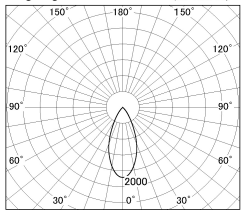

■ Lighting Distribution Curve (cd/1000 lm)