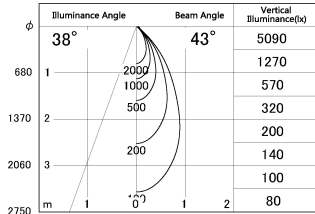

Item no. DD052-1340MW9030-DM

Series Name: Φ 80 Series Reflector Type, Fixed

■ Lighting Distribution Curve (cd/1000 lm)

Installation	Recessed mount
Type	
Fixture wattage	15.9W
Beam angle	45 deg
Color Temp.	3000K
CRI	Ra>90
Luminous	717 lm
Body	Die-cast aluminum alloy
Body finish	N/A
Trim finish	White
Reflector finish	Mirror
IP Rate	IP20
Light source	COB module
Input Voltage	AC220~240V
Dimming Type	Dimmable
Certificate	CE, CCC
Cut Hole	80mm