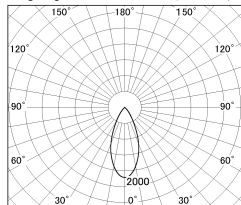

Installation	Recessed mount
Type	Φ80 Series Reflector Type, Fixed
Fixture wattage	15.9W
Beam angle	45 deg
Color Temp.	3000K
CRI	Ra>90
Luminous	717 lm
Body	Die-cast aluminum alloy
Body finish	N/A
Trim finish	White
Reflector finish	Mirror
IP Rate	IP20
Light source	COB module
Input Voltage	AC220~240V
Dimming Type	Dimmable
Certificate	CE, CCC
Cut Hole	80mm

■ Lighting Distribution Curve (cd/1000 lm)