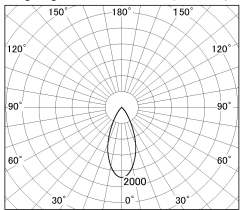

■ Lighting Distribution Curve (cd/1000 lm)