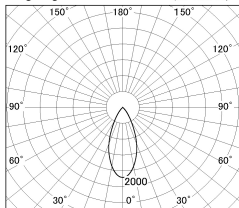

■ Lighting Distribution Curve (cd/1000 lm)