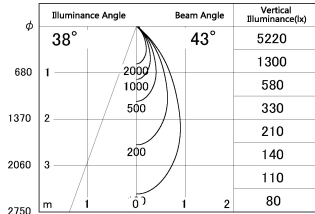

Item no. DD052-1340MW9040-DM

Series Name: Φ 80 Series Reflector Type, Fixed

■ Lighting Distribution Curve (cd/1000 lm)

Installation	Recessed mount
Type	
Fixture wattage	15.9W
Beam angle	45 deg
Color Temp.	4000K
CRI	Ra>90
Luminous	735 lm
Body	Die-cast aluminum alloy
Body finish	N/A
Trim finish	White
Reflector finish	Mirror
IP Rate	IP20
Light source	COB module
Input Voltage	AC220~240V
Dimming Type	Dimmable
Certificate	CE, CCC
Cut Hole	80mm