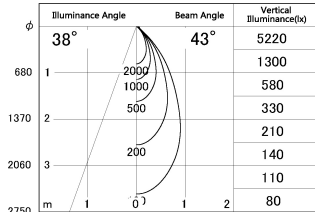

Item no. DD052-1340MW9040-DM

Series Name: Φ 80 Series Reflector Type, Fixed

■ Lighting Distribution Curve (cd/1000 lm)

Installation	Recessed mount
Type	
Fixture wattage	15.9W
Beam angle	45 deg
Color Temp.	4000K
CRI	Ra>90
Luminous	735 lm
Body	Die-cast aluminum alloy
Body finish	N/A
Trim finish	White
Reflector finish	Mirror
IP Rate	IP20
Light source	COB module
Input Voltage	AC220~240V
Dimming Type	Dimmable
Certificate	CE, CCC
Cut Hole	80mm