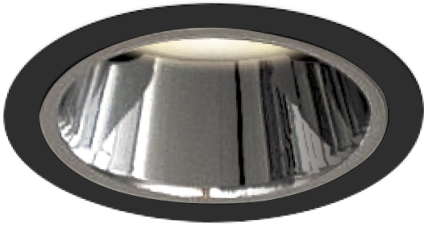

Item no. DD052-0825MB9040

Series Name:  $\Phi$ 80 Series Reflector Type, Fixed

Installation	Recessed mount
Type	$\Phi$ 80 Series Reflector Type, Fixed
Fixture wattage	7.5W
Beam angle	25 deg
Color Temp.	4000K
CRI	Ra>90
Luminous	469 lm
Body	Die-cast aluminum alloy
Body finish	N/A
Trim finish	Black
Reflector finish	Mirror
IP Rate	IP20
Light source	COB module
Input Voltage	AC220~240V
Dimming Type	Non-Dimmable
Certificate	CE, CCC
Cut Hole	80mm