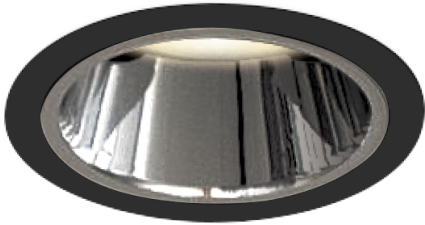

Item no. DD052-0830MB9030

Series Name: Φ 80 Series Reflector Type, Fixed

Installation	Recessed mount
Type	Φ 80 Series Reflector Type, Fixed
Fixture wattage	7.5W
Beam angle	30 deg
Color Temp.	3000K
CRI	Ra>90
Luminous	437 lm
Body	Die-cast aluminum alloy
Body finish	N/A
Trim finish	Black
Reflector finish	Mirror
IP Rate	IP20
Light source	COB module
Input Voltage	AC220~240V
Dimming Type	Non-Dimmable
Certificate	CE, CCC
Cut Hole	80mm