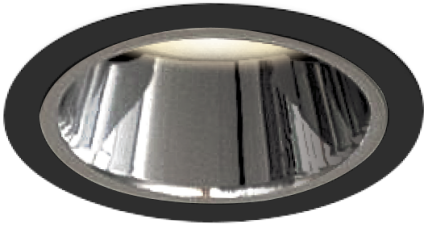

Item no. DD052-0830MB9040

Series Name: Φ 80 Series Reflector Type, Fixed

Installation Type	Recessed mount
Fixture wattage	7.5W
Beam angle	30 deg
Color Temp.	4000K
CRI	Ra>90
Luminous	448 lm
Body	Die-cast aluminum alloy
Body finish	N/A
Trim finish	Black
Reflector finish	Mirror
IP Rate	IP20
Light source	COB module
Input Voltage	AC220~240V
Dimming Type	Non-Dimmable
Certificate	CE, CCC
Cut Hole	80mm