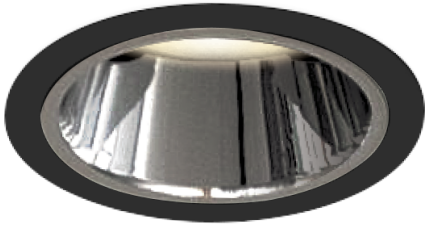

Item no. DD052-0840MB9027

Series Name:  $\Phi$ 80 Series Reflector Type, Fixed

Installation	Recessed mount
Type	$\Phi$ 80 Series Reflector Type, Fixed
Fixture wattage	7.5W
Beam angle	45 deg
Color Temp.	2700K
CRI	Ra>90
Luminous	390 lm
Body	Die-cast aluminum alloy
Body finish	N/A
Trim finish	Black
Reflector finish	Mirror
IP Rate	IP20
Light source	COB module
Input Voltage	AC220~240V
Dimming Type	Non-Dimmable
Certificate	CE, CCC
Cut Hole	80mm