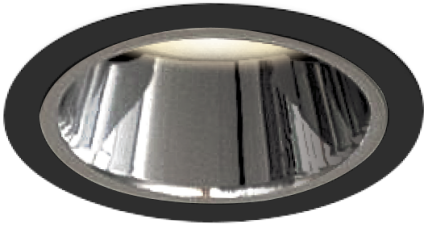

Item no. DD052-0840MB9040

Series Name: Φ 80 Series Reflector Type, Fixed

Installation Type	Recessed mount
Fixture wattage	7.5W
Beam angle	45 deg
Color Temp.	4000K
CRI	Ra>90
Luminous	417 lm
Body	Die-cast aluminum alloy
Body finish	N/A
Trim finish	Black
Reflector finish	Mirror
IP Rate	IP20
Light source	COB module
Input Voltage	AC220~240V
Dimming Type	Non-Dimmable
Certificate	CE, CCC
Cut Hole	80mm