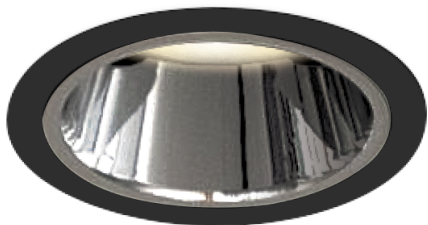

Item no. DD052-1315MB9027

Series Name:  $\Phi$ 80 Series Reflector Type, Fixed

Installation	Recessed mount
Type	$\Phi$ 80 Series Reflector Type, Fixed
Fixture wattage	12W
Beam angle	15 deg
Color Temp.	2700K
CRI	Ra>90
Luminous	654 lm
Body	Die-cast aluminum alloy
Body finish	N/A
Trim finish	Black
Reflector finish	Mirror
IP Rate	IP20
Light source	COB module
Input Voltage	AC220~240V
Dimming Type	Non-Dimmable
Certificate	CE, CCC
Cut Hole	80mm