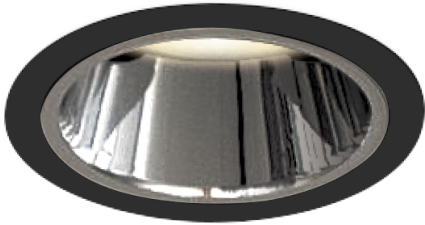

Item no. DD052-1325MB9035

Series Name: Φ 80 Series Reflector Type, Fixed

Installation	Recessed mount
Type	Φ 80 Series Reflector Type, Fixed
Fixture wattage	14.7W
Beam angle	20 deg
Color Temp.	3500K
CRI	Ra>90
Luminous	819 lm
Body	Die-cast aluminum alloy
Body finish	N/A
Trim finish	Black
Reflector finish	Mirror
IP Rate	IP20
Light source	COB module
Input Voltage	AC220~240V
Dimming Type	Non-Dimmable
Certificate	CE, CCC
Cut Hole	80mm