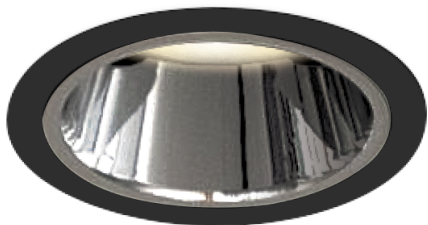

Item no. DD052-1325MB9040

Series Name:  $\Phi$ 80 Series Reflector Type, Fixed

Installation	Recessed mount
Type	$\Phi$ 80 Series Reflector Type, Fixed
Fixture wattage	14.7W
Beam angle	20 deg
Color Temp.	4000K
CRI	Ra>90
Luminous	827 lm
Body	Die-cast aluminum alloy
Body finish	N/A
Trim finish	Black
Reflector finish	Mirror
IP Rate	IP20
Light source	COB module
Input Voltage	AC220~240V
Dimming Type	Non-Dimmable
Certificate	CE, CCC
Cut Hole	80mm