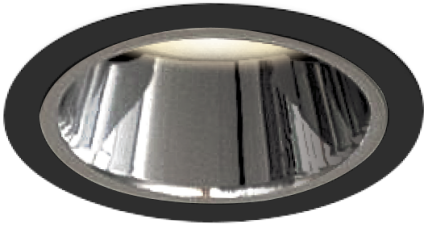

Item no. DD052-1330MB9027

Series Name: Φ 80 Series Reflector Type, Fixed

Installation	Recessed mount
Type	
Fixture wattage	14.7W
Beam angle	30 deg
Color Temp.	2700K
CRI	Ra>90
Luminous	739 lm
Body	Die-cast aluminum alloy
Body finish	N/A
Trim finish	Black
Reflector finish	Mirror
IP Rate	IP20
Light source	COB module
Input Voltage	AC220~240V
Dimming Type	Non-Dimmable
Certificate	CE, CCC
Cut Hole	80mm