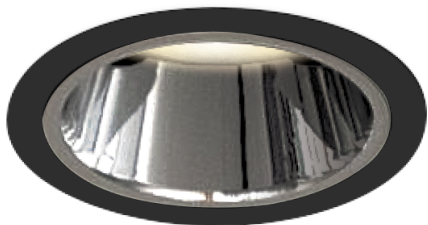

Item no. DD052-1330MB9030

Series Name: Φ 80 Series Reflector Type, Fixed

Installation	Recessed mount
Type	Φ 80 Series Reflector Type, Fixed
Fixture wattage	14.7W
Beam angle	30 deg
Color Temp.	3000K
CRI	Ra>90
Luminous	770 lm
Body	Die-cast aluminum alloy
Body finish	N/A
Trim finish	Black
Reflector finish	Mirror
IP Rate	IP20
Light source	COB module
Input Voltage	AC220~240V
Dimming Type	Non-Dimmable
Certificate	CE, CCC
Cut Hole	80mm