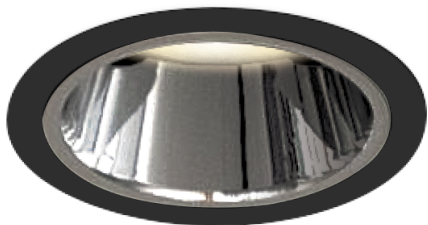

Item no. DD052-1330MB9035

Series Name: Φ 80 Series Reflector Type, Fixed

Installation	Recessed mount
Type	Φ 80 Series Reflector Type, Fixed
Fixture wattage	14.7W
Beam angle	30 deg
Color Temp.	3500K
CRI	Ra>90
Luminous	783 lm
Body	Die-cast aluminum alloy
Body finish	N/A
Trim finish	Black
Reflector finish	Mirror
IP Rate	IP20
Light source	COB module
Input Voltage	AC220~240V
Dimming Type	Non-Dimmable
Certificate	CE, CCC
Cut Hole	80mm