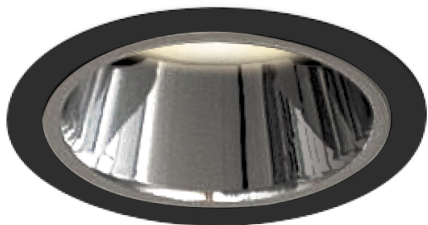

Item no. DD052-1340MB9035

Series Name: Φ 80 Series Reflector Type, Fixed

Installation	Recessed mount
Type	
Fixture wattage	14.7W
Beam angle	45 deg
Color Temp.	3500K
CRI	Ra>90
Luminous	728 lm
Body	Die-cast aluminum alloy
Body finish	N/A
Trim finish	Black
Reflector finish	Mirror
IP Rate	IP20
Light source	COB module
Input Voltage	AC220~240V
Dimming Type	Non-Dimmable
Certificate	CE, CCC
Cut Hole	80mm