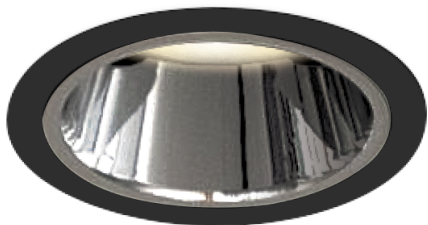

Item no. DD052-1340MB9040

Series Name: Φ 80 Series Reflector Type, Fixed

Installation	Recessed mount
Type	Φ 80 Series Reflector Type, Fixed
Fixture wattage	14.7W
Beam angle	45 deg
Color Temp.	4000K
CRI	Ra>90
Luminous	735 lm
Body	Die-cast aluminum alloy
Body finish	N/A
Trim finish	Black
Reflector finish	Mirror
IP Rate	IP20
Light source	COB module
Input Voltage	AC220~240V
Dimming Type	Non-Dimmable
Certificate	CE, CCC
Cut Hole	80mm