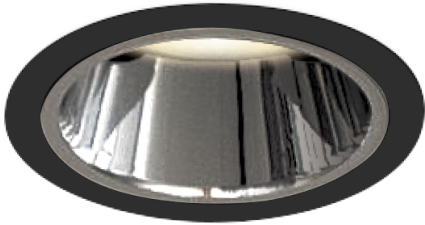

Item no. DD052-0815MB90270

Series Name: Φ 80 Series Reflector Type, Fixed

Installation	Recessed mount
Type	Φ 80 Series Reflector Type, Fixed
Fixture wattage	6.1W
Beam angle	15 deg
Color Temp.	2700K
CRI	Ra>90
Luminous	285 lm
Body	Die-cast aluminum alloy
Body finish	N/A
Trim finish	Black
Reflector finish	Mirror
IP Rate	IP44 form the bottom
Light source	COB module
Input Voltage	AC220~240V
Dimming Type	Non-Dimmable
Certificate	CE, CCC
Cut Hole	80mm