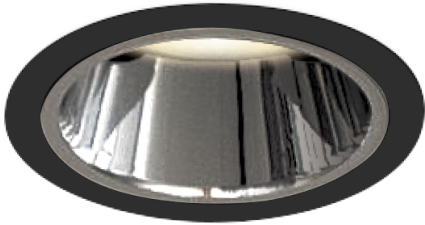

Item no. DD052-0815MB90400

Series Name:  $\Phi$ 80 Series Reflector Type, Fixed

Installation	Recessed mount
Type	$\Phi$ 80 Series Reflector Type, Fixed
Fixture wattage	6.1W
Beam angle	15 deg
Color Temp.	4000K
CRI	Ra>90
Luminous	318 lm
Body	Die-cast aluminum alloy
Body finish	N/A
Trim finish	Black
Reflector finish	Mirror
IP Rate	IP44 form the bottom
Light source	COB module
Input Voltage	AC220~240V
Dimming Type	Non-Dimmable
Certificate	CE, CCC
Cut Hole	80mm