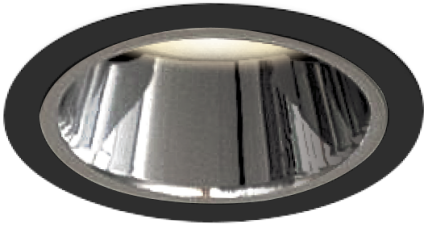

Item no. DD052-0815MB90400

Series Name: Φ 80 Series Reflector Type, Fixed

Installation	Recessed mount
Type	
Fixture wattage	6.1W
Beam angle	15 deg
Color Temp.	4000K
CRI	Ra>90
Luminous	318 lm
Body	Die-cast aluminum alloy
Body finish	N/A
Trim finish	Black
Reflector finish	Mirror
IP Rate	IP44 form the bottom
Light source	COB module
Input Voltage	AC220~240V
Dimming Type	Non-Dimmable
Certificate	CE, CCC
Cut Hole	80mm