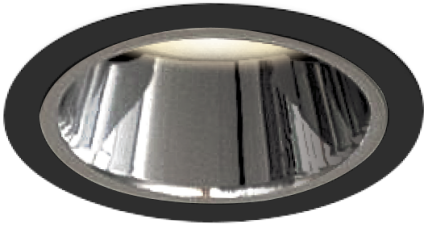

Item no. DD052-0825MB90350

Series Name: Φ 80 Series Reflector Type, Fixed

Installation Type	Recessed mount
Fixture wattage	7.5W
Beam angle	25 deg
Color Temp.	3500K
CRI	Ra>90
Luminous	413 lm
Body	Die-cast aluminum alloy
Body finish	N/A
Trim finish	Black
Reflector finish	Mirror
IP Rate	IP44 form the bottom
Light source	COB module
Input Voltage	AC220~240V
Dimming Type	Non-Dimmable
Certificate	CE, CCC
Cut Hole	80mm