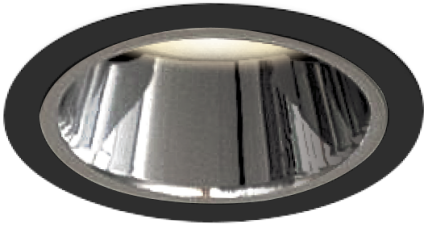

Item no. DD052-0830MB90300

Series Name: Φ 80 Series Reflector Type, Fixed

Installation Type	Recessed mount
Fixture wattage	7.5W
Beam angle	30 deg
Color Temp.	3000K
CRI	Ra>90
Luminous	386 lm
Body	Die-cast aluminum alloy
Body finish	N/A
Trim finish	Black
Reflector finish	Mirror
IP Rate	IP44 form the bottom
Light source	COB module
Input Voltage	AC220~240V
Dimming Type	Non-Dimmable
Certificate	CE, CCC
Cut Hole	80mm