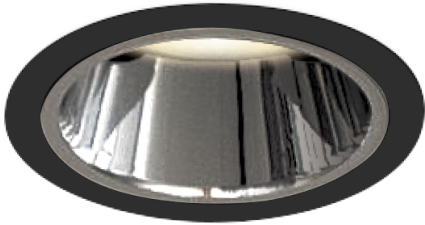

Item no. DD052-0840MB9035O

Series Name: Φ 80 Series Reflector Type, Fixed

Installation	Recessed mount
Type	Φ 80 Series Reflector Type, Fixed
Fixture wattage	7.5W
Beam angle	45 deg
Color Temp.	3500K
CRI	Ra>90
Luminous	362 lm
Body	Die-cast aluminum alloy
Body finish	N/A
Trim finish	Black
Reflector finish	Mirror
IP Rate	IP44 form the bottom
Light source	COB module
Input Voltage	AC220~240V
Dimming Type	Non-Dimmable
Certificate	CE, CCC
Cut Hole	80mm