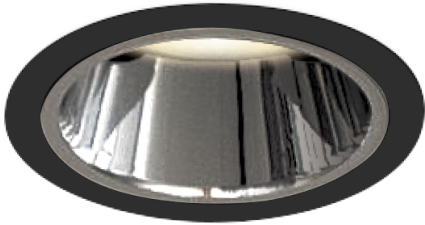

Item no. DD052-1315MB90300

Series Name:  $\Phi$ 80 Series Reflector Type, Fixed

Installation	Recessed mount
Type	$\Phi$ 80 Series Reflector Type, Fixed
Fixture wattage	12W
Beam angle	15 deg
Color Temp.	3000K
CRI	Ra>90
Luminous	638 lm
Body	Die-cast aluminum alloy
Body finish	N/A
Trim finish	Black
Reflector finish	Mirror
IP Rate	IP44 form the bottom
Light source	COB module
Input Voltage	AC220~240V
Dimming Type	Non-Dimmable
Certificate	CE, CCC
Cut Hole	80mm